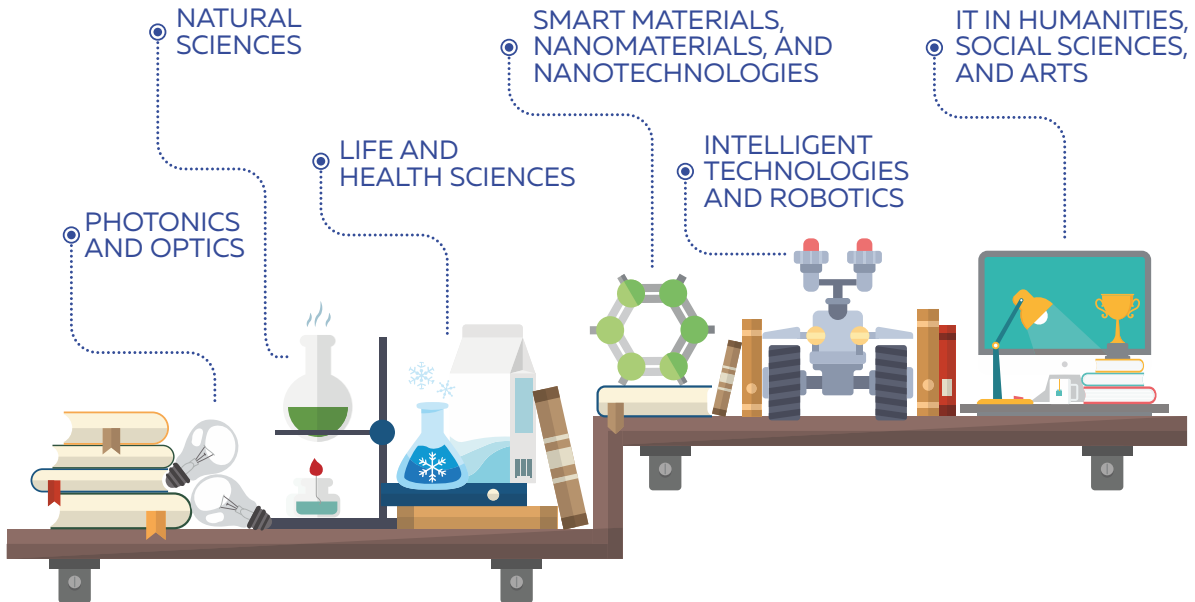

# ITMO UNIVERSITY GUIDE FOR **MASTER'S STUDENTS**

# ITMO UNIVERSITY

is a national research university and one of Russia's leading higher education institutions in the fields of IT and photonics.